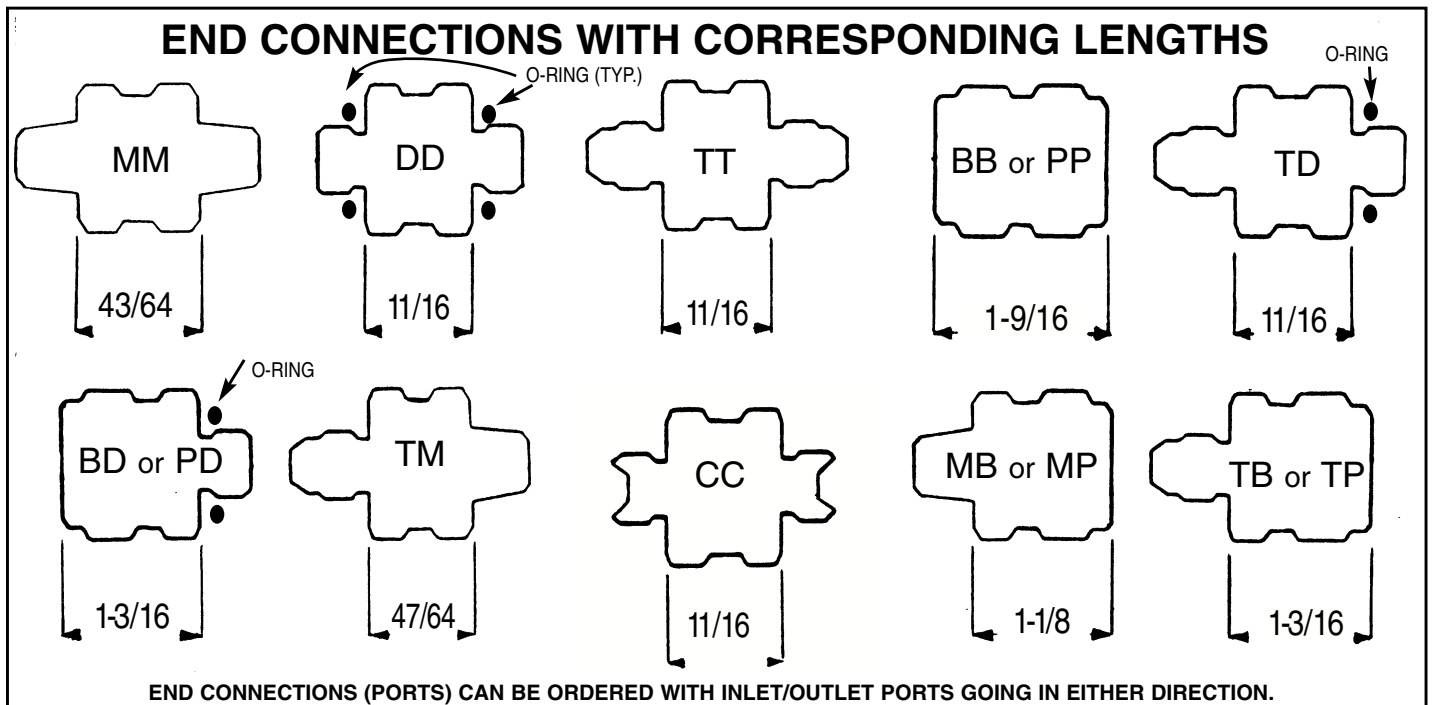

HOW TO ORDER

S82 SERIES COMPACT IN-LINE FILTERS WELDED STAINLESS STEEL 3000 AND 6000 PSI*

FITTING SIZE		
#	Pipe	Tube
1	1/8	-
2	1/4	1/8
3	3/8	3/16
4	1/2	1/4
6	-	3/8
8	-	1/2

MICRON RATING		
#	NOM.	ABS.
2X	2	10
02	2	15
05	5	20
10	10	25
20	20	40
40	40	75
75	75	100
100	100	150
200	200	300

SINTERED METAL		
1PM	.05	.20
2PM	.20	.70
3PM	.3	2
4PM	.8	5

* HEX SIZES OVER 1" ARE RATED AT 3000 PSI.

4642 West 92nd Street
 Oak Lawn, IL 60453
 Phone (708) 636-6240
 Toll Free 866-3BFILTERS (323-4583)
 Fax (708) 636-6251
 sales@3bfilters.com