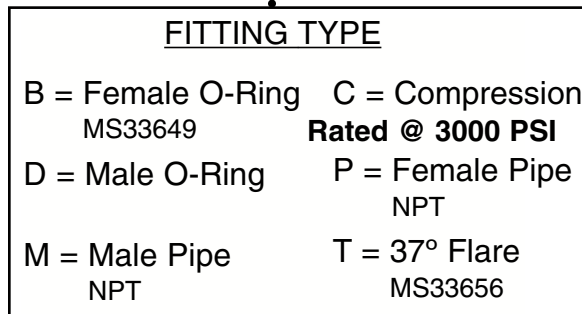

HOW TO ORDER

S82 SERIES COMPACT IN-LINE FILTERS WELDED STAINLESS STEEL 3000 AND 6000 PSI*

FITTING SIZE		
#	Pipe	Tube
1	1/8	-
2	1/4	1/8
3	3/8	3/16
4	1/2	1/4
6	-	3/8
8	-	1/2

MICRON RATING		
#	NOM.	ABS.
2X	2	10
02	2	15
05	5	20
10	10	25
20	20	40
40	40	75
75	75	100
100	100	150
200	200	300

SINTERED METAL		
1PM	.05	.20
2PM	.20	.70
3PM	.3	2
4PM	.8	5

* HEX SIZES OVER 1" ARE RATED AT 3000 PSI.

4642 West 92nd Street
 Oak Lawn, IL 60453
 Phone (708) 636-6240
 Toll Free 866-3BFILTERS (323-4583)
 Fax (708) 636-6251
 sales@3bfilters.com