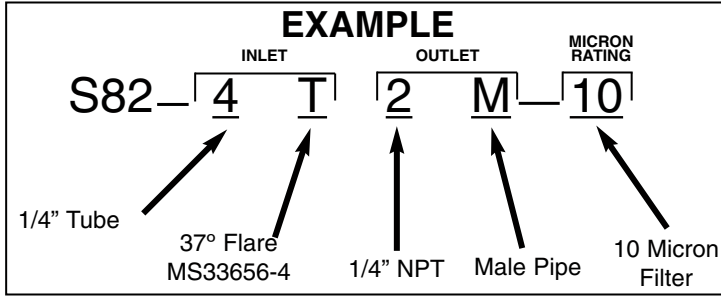

HOW TO ORDER

S82 SERIES COMPACT IN-LINE FILTERS WELDED STAINLESS STEEL 3000 AND 6000 PSI*

FITTING SIZE		
#	Pipe	Tube
1	1/8	-
2	1/4	1/8
3	3/8	3/16
4	1/2	1/4
6	-	3/8
8	-	1/2

MICRON RATING		
#	NOM.	ABS.
2X	2	10
02	2	15
05	5	20
10	10	25
20	20	40
40	40	75
75	75	100
100	100	150
200	200	300

SINTERED METAL		
1PM	.05	.20
2PM	.20	.70
3PM	.3	2
4PM	.8	5

* HEX SIZES OVER 1" ARE RATED AT 3000 PSI.

4642 West 92nd Street
 Oak Lawn, IL 60453
 Phone (708) 636-6240
 Toll Free 866-3BFILTERS (323-4583)
 Fax (708) 636-6251
 sales@3bfilters.com