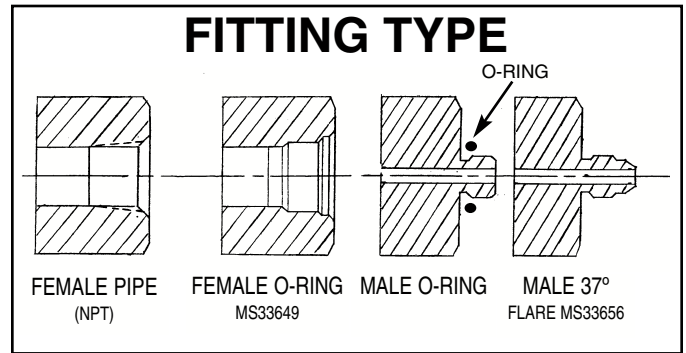

HOW TO ORDER

S82 SERIES COMPACT IN-LINE FILTERS WELDED STAINLESS STEEL 3000 AND 6000 PSI*

FITTING SIZE		
#	Pipe	Tube
1	1/8	-
2	1/4	1/8
3	3/8	3/16
4	1/2	1/4
6	-	3/8
8	-	1/2

MICRON RATING		
#	NOM.	ABS.
2X	2	10
02	2	15
05	5	20
10	10	25
20	20	40
40	40	75
75	75	100
100	100	150
200	200	300

SINTERED METAL		
1PM	.05	.20
2PM	.20	.70
3PM	.3	2
4PM	.8	5

* HEX SIZES OVER 1" ARE RATED AT 3000 PSI.

4642 West 92nd Street
 Oak Lawn, IL 60453
 Phone (708) 636-6240
 Toll Free 866-3BFILTERS (323-4583)
 Fax (708) 636-6251
 sales@3bfilters.com